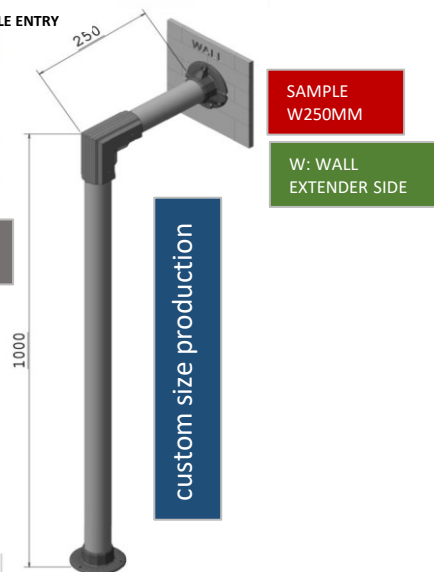

Preference of Professionals

CamBox® L-9015

CamBox L-9015 Extender Bracket

CamBox

Engineering
Plastics

Multi Purpose 90 Degree Instalation Any Surface

- *EASY Installation
- *INDOOR/OUTDOOR
- *HIGH QUALITY ENGINEERING *PLASTIC METIERAL
- *GET CUSTOM SIZE ORDER
- *STANDART SIZE 15CMX15CM

25X16MM
CABLE
CHANNEL

WALL FLANGE V1

STANDART

WALL FLANGE V2

OPTIONAL

3WAY CABLE ENTRY

MAX LOAD 4KG

C: CAMERA
EXTENDER SIDE

SAMPLE
C1000MM

SAMPLE
W250MM

W: WALL
EXTENDER SIDE

custom size production