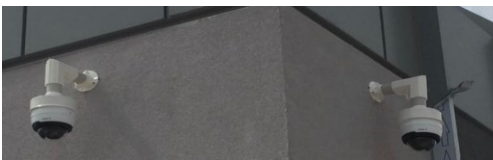

Preference of Professionals

CamBox® L-9015

CamBox L-9015 Extender Bracket

CamBox

Engineering
Plastics

Multi Purpose 90 Degree Instalation Any Surface

- *EASY Installation
- *INDOOR/OUTDOOR
- *HIGH QUALITY ENGINEERING *PLASTIC METIERAL
- *GET CUSTOM SIZE ORDER
- *STANDART SIZE 15CMX15CM

25X16MM
CABLE
CHANNEL

WALL FLANGE V1

STANDART

WALL FLANGE V2

OPTIONAL

3WAY CABLE ENTRY

MAX LOAD 4KG

C: CAMERA
EXTENDER SIDE