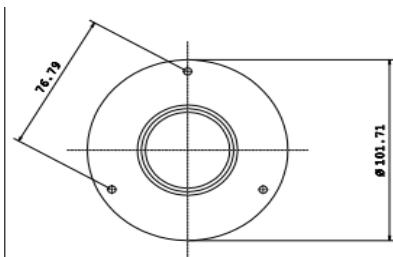

Preference of Professionals

CamBox® L-9015

CamBox L-9015 Extender Bracket

CamBox

Engineering
Plastics

Multi Purpose 90 Degree Instalation Any Surface

- *EASY Installation
- *INDOOR/OUTDOOR
- *HIGH QUALITY ENGINEERING *PLASTIC METIERAL
- *GET CUSTOM SIZE ORDER
- *STANDART SIZE 15CMX15CM

25X16MM
CABLE
CHANNEL

WALL FLANGE V1

STANDART

WALL FLANGE V2

OPTIONAL

3WAY CABLE ENTRY

MAX LOAD 4KG

C: CAMERA
EXTENDER SIDE

SAMPLE
C1000MM

SAMPLE
W250MM

W: WALL
EXTENDER SIDE

custom size production