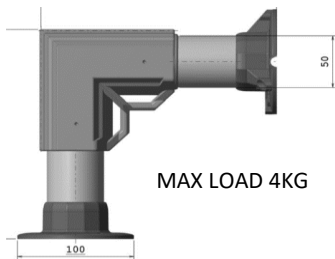

Preference of Professionals

CamBox® L-9015

CamBox L-9015 Extender Bracket

CamBox

Engineering
Plastics

Multi Purpose 90 Degree Instalation Any Surface

- *EASY Installation
- *INDOOR/OUTDOOR
- *HIGH QUALITY ENGINEERING *PLASTIC METIERAL
- *GET CUSTOM SIZE ORDER
- *STANDART SIZE 15CMX15CM

25X16MM
CABLE
CHANNEL

WALL FLANGE V1

STANDART

WALL FLANGE V2

OPTIONAL

3WAY CABLE ENTRY

MAX LOAD 4KG

C: CAMERA
EXTENDER SIDE

SAMPLE
C1000MM

SAMPLE
W250MM

W: WALL
EXTENDER SIDE

custom size production